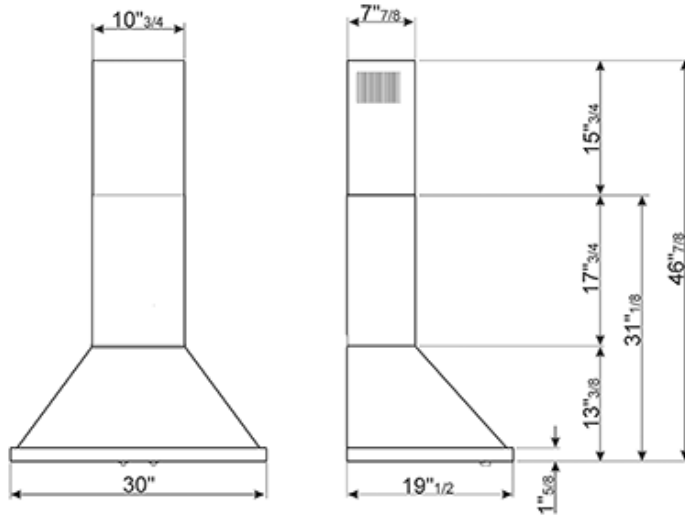

KPF30URD

Portofino

wall mounted ventilation hood
30"
red

SMEG U.S.A. INC.
A&D BUILDING
150 EAST 58th STREET, 7th FLOOR
NEW YORK, NY, 10155
Tel. +1 212 265 5378
Fax +1 212 265 5945