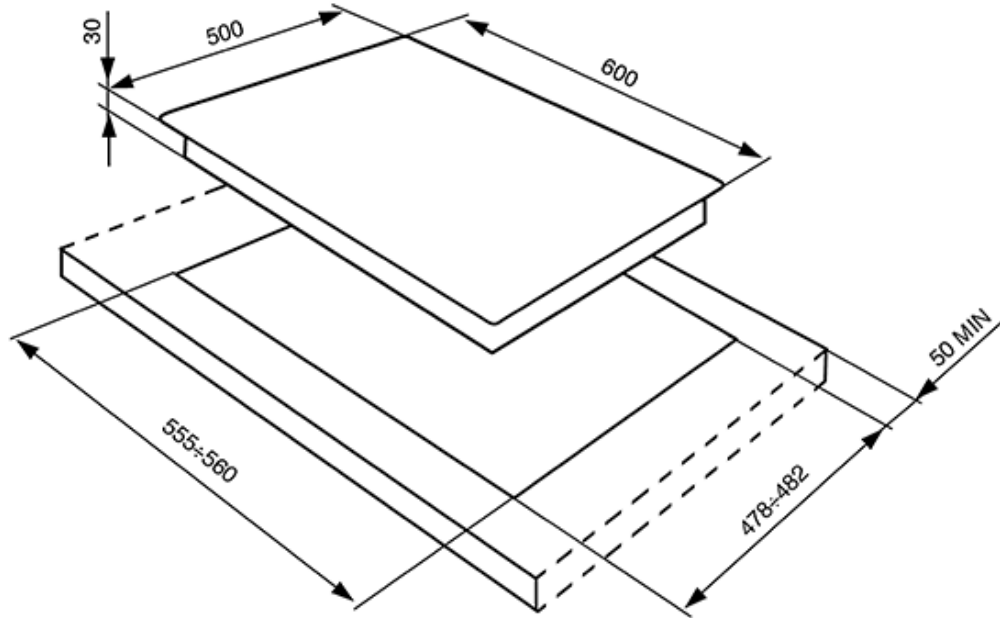

Automatic electronic ignition

Safety valves

LP Gas conversion kit included

Gas Inlet/Power supply location: Back right

Voltage rating: 120V / 60Hz / 0.1Amps

SR60GHU3

classic

gas
24"
stainless steel
front controls