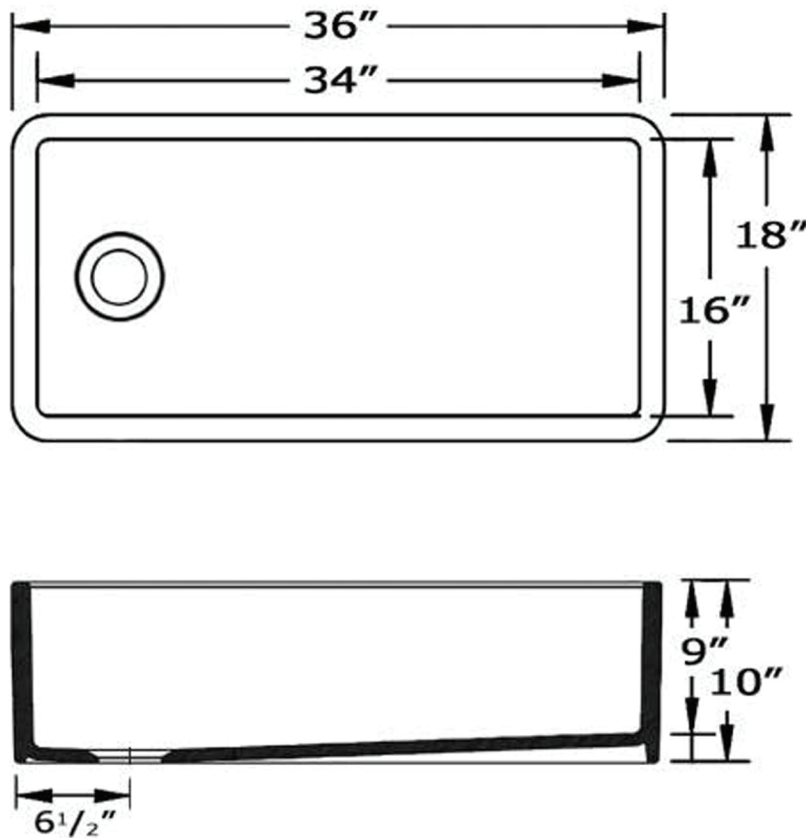

WH3618

As Whitehaus Collection® Farmhaus Fireclay Sinks are individually handmade, sink sizes can vary and all dimensions are approximate. We strongly recommend that your sink be supplied to your cabinetmaker prior to the fabrication of your kitchen cabinets and countertops. Cutouts are not to be made until they are checked against your sink. Whitehaus Collections® recommends the use of a protective grid in the bottom of the sink to avoid potential scuffing from heavy-duty cookware.