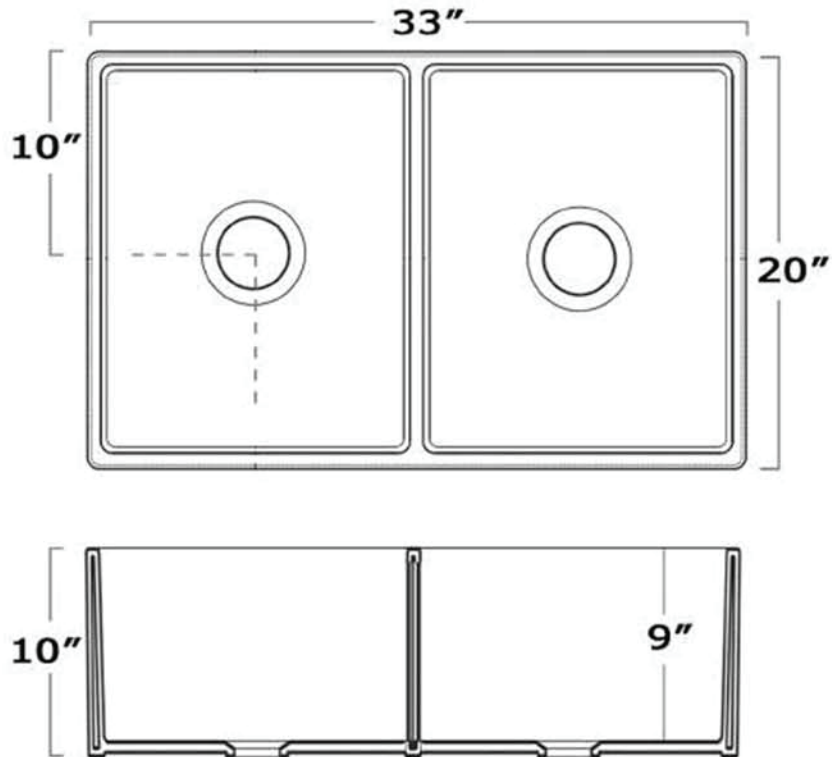

### Inside Dimensions

15" x 18" x 9"

As Whitehaus Collection® Farmhaus Fireclay Sinks are individually handmade, sink sizes can vary and all dimensions are approximate. We strongly recommend that your sink be supplied to your cabinetmaker prior to the fabrication of your kitchen cabinets and countertops.