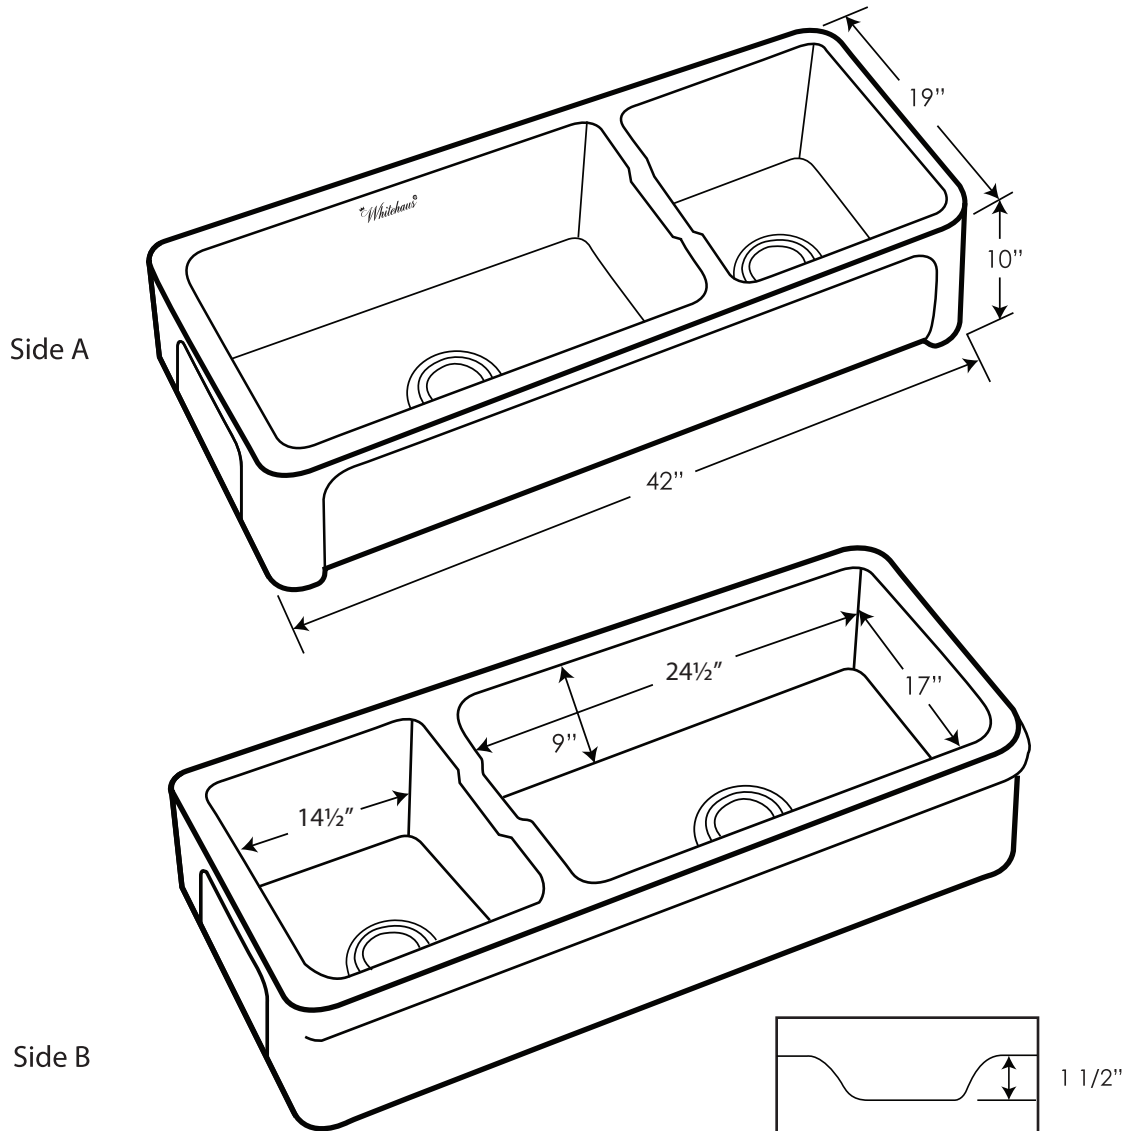

## WHQDB5542

As Whitehaus Collection® Farmhaus Fireclay Sinks are individually handmade, sink sizes can vary and all dimensions are approximate. We strongly recommend that your sink be supplied to your cabinetmaker prior to the fabrication of your kitchen cabinets and countertops. Cutouts are not to be made until they are checked against your sink. Whitehaus Collection® recommends the use of a protective grid in the bottom of the sink to avoid potential scuffing from heavy-duty cookware.