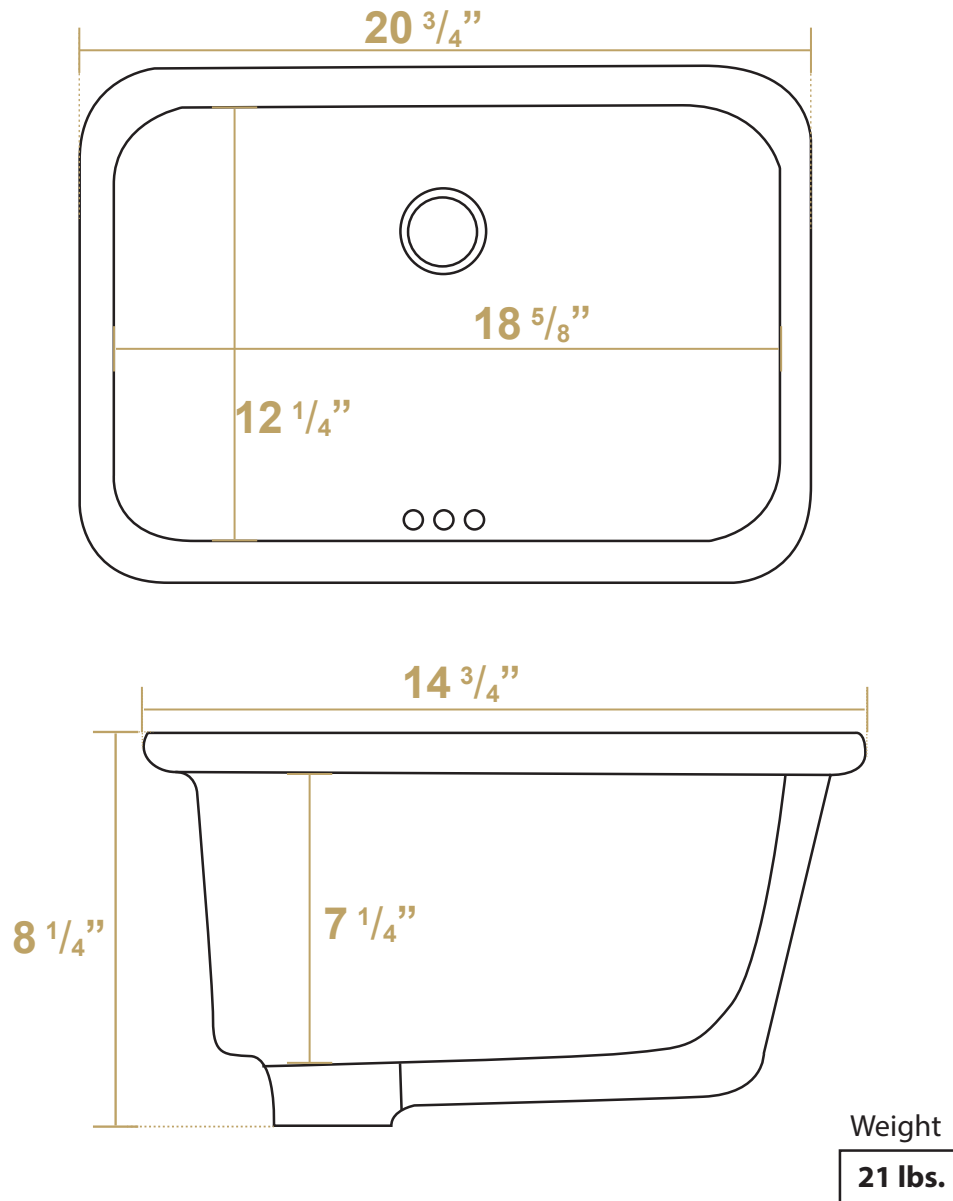

 Whitehaus®

WHU71006

Overall Dimensions

20 3/4" x 14 3/4" x 8 1/4"

Inside Dimensions

18 5/8" x 12 1/4" x 7 1/4"

LIVE WITH STYLE!